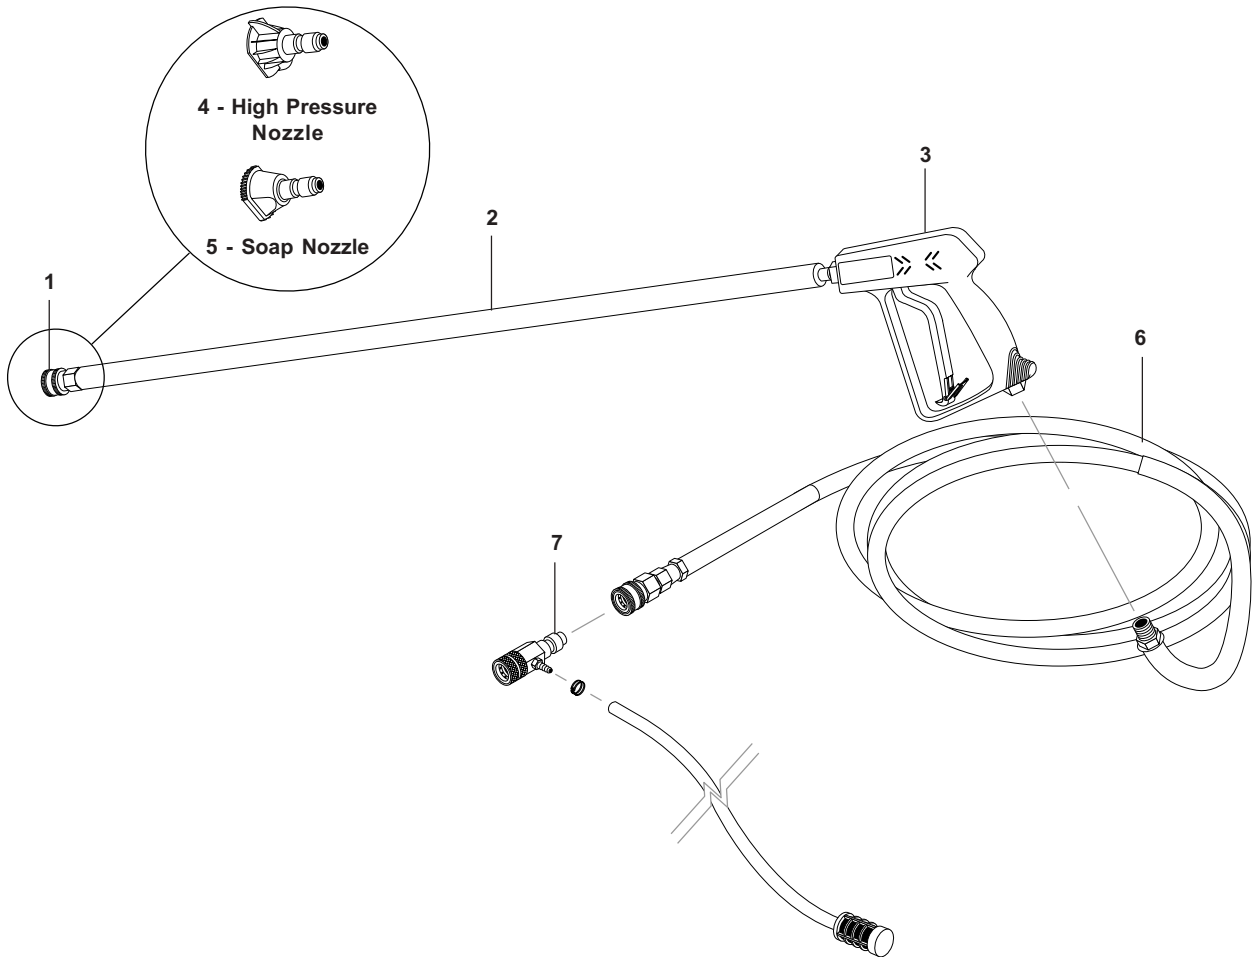

HOSE & SPRAY GUN ASSEMBLY
ALL MODELS

ITEM	PART NO.	DESCRIPTION	QTY
1	2-2000	Coupler, 1/4" Female, Brass	1
2	4-0110410	Wand, Straight, 31.4" w/Coupler	1
3	4-01246	Spray Gun, Shut-off, AP-1000	1
4		High Pressure Nozzle (See Exploded View Parts List)	
5	4-16540	Nozzle Compl, QCEM-6540, Brass	1
6	4-020650C	Hose, 3/8" x 50', 1 Wire, w/ Coupler (3022, 3025, 3030, 3530)	1
	4-02003450BC	Hose, 3/8" x 50', 1 Wire w/Coupler (3022, 3025, 3030, 3530)	1

ITEM	PART NO.	DESCRIPTION	QTY
6	4-020750C	Hose, 3/8" x 50', 2 Wire, w/Coupler (3535, 4040)	1
	4-02073450RC	Hose, 3/8" x 50', 2 Wire, w/Coupler (3535, 4040)	1
7	4-011183	Detergent Injector Assy, 0.70" (303031, 303037, 302037, 302237, 302537)	1
	4-011184	Detergent Injector Assy, 0.83" (3530, 3535, 4040E)	1

▲ Not Shown