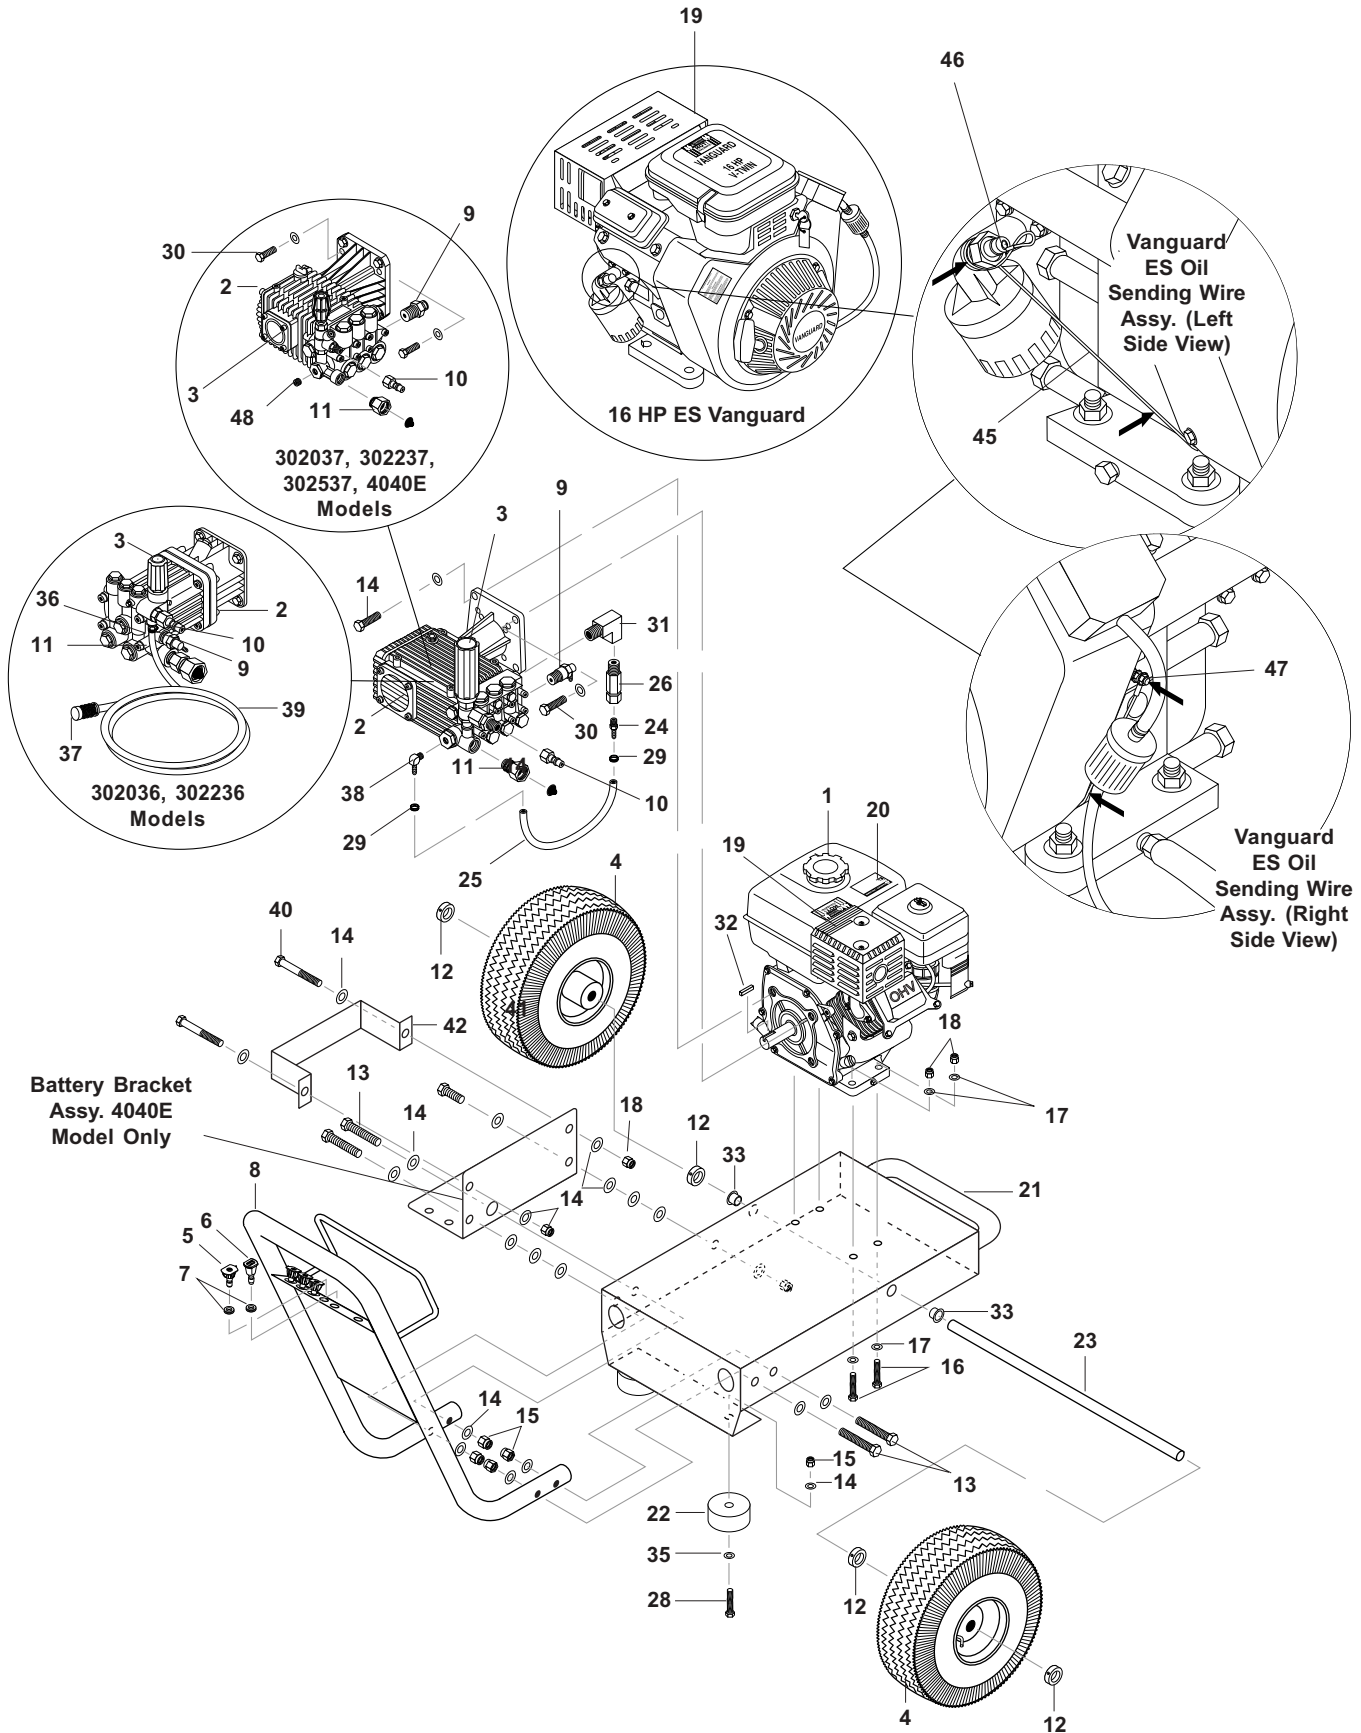

EXPLODED VIEW