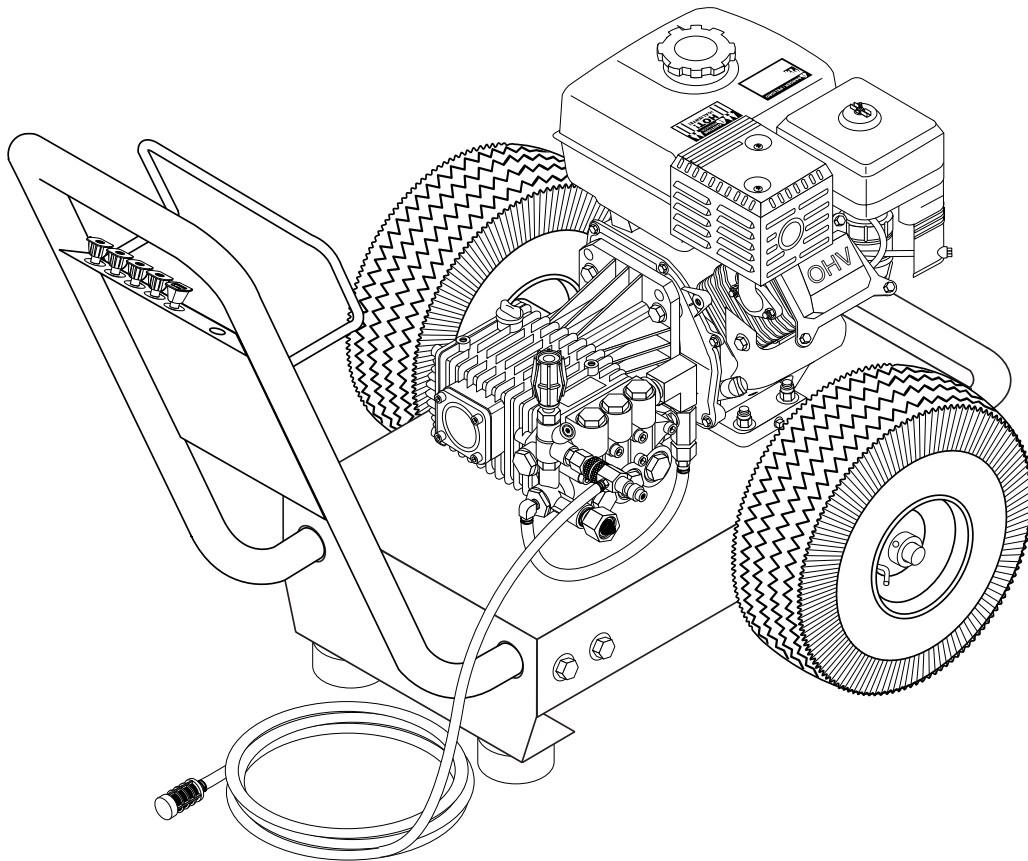

MODEL: DG

OPERATING INSTRUCTION AND PARTS MANUAL

■ DG-3022

■ DG-3025

■ DG-3030

■ DG-3530

■ DG-3535

■ DG-4040