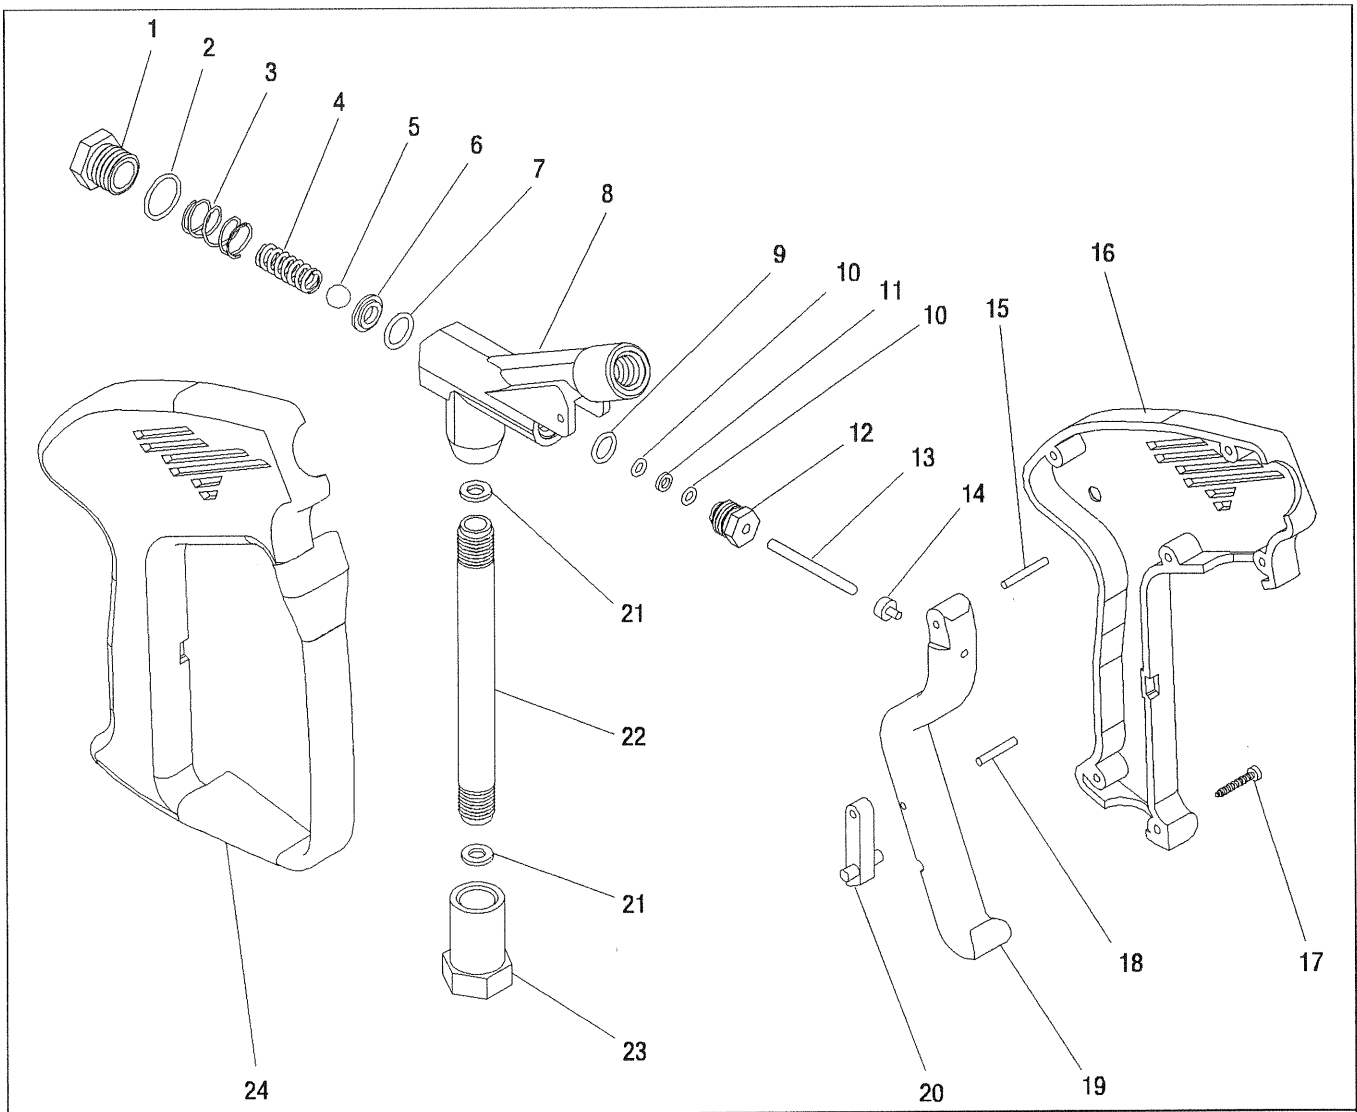

Ref. No.	Part No.	Description	Qty.
6	936627	Dual Lance Wand	1
7	826169	Quick Disconnect	1
8	915786	Quick Disconnect Plug	1
9	860447	Trigger Gun, Fig. 21	1

Figure 21 - Trigger Gun, Exploded View

Ref. No.	Part No.	Description	Qty.
1	817320	Valve Cap	1
2	●	Valve Cap O-Ring	1
3	●	Valve Seat Spring	1
4	●	Valve Spring	1
5	●	Ball	1
6	●	Valve Seat	1
7	●	Valve Seat O-Ring	1
8	812801	Valve Body	1
9	●	Plunger Guide Seat O-Ring	1
10	●	Plunger Guide Backring	2
11	●	Plunger Guide O-Ring	1
12	●	Plunger Guide	1
13	●	Plunger Rod	1

Ref. No.	Part No.	Description	Qty.
14	●	Plunger Seat	1
15	914141	Trigger Pin	1
16	860495	Left Gun Shell	1
17	735316	Phillips Screw	6
18	914142	Trigger Lock Pin	1
19	960271	Trigger	1
20	881941	Trigger Lock Lever	1
21	936460	Inlet Pipe Seat	2
22	914285	Inlet Pipe	1
23	851190	Inlet Fitting	1
24	860496	Right Gun Shell	1
Replacement Kits			
	● 877471	Trigger Gun Repair Kit	