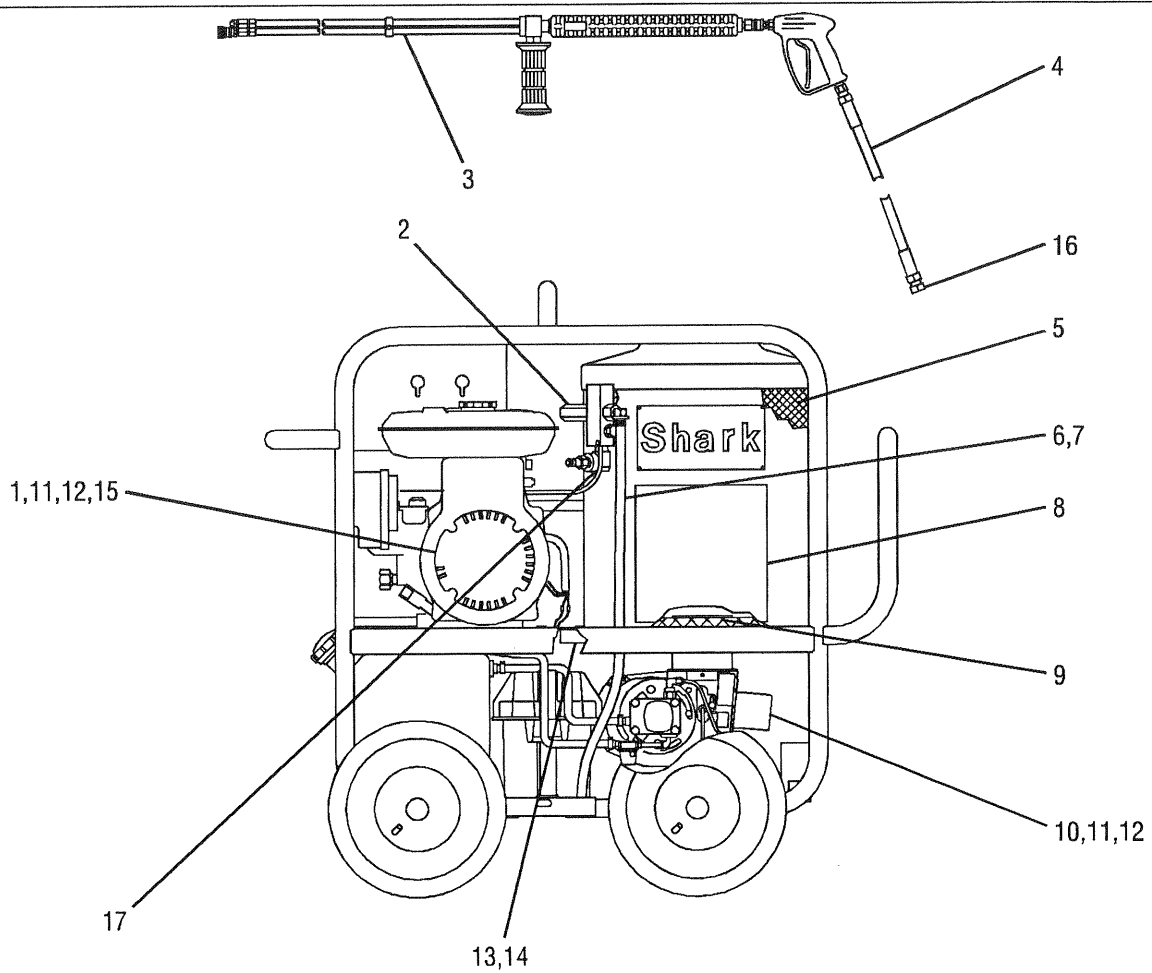

Figure 11 - Machine Assembly, Left View

Ref No.	Part No.	Description	Qty.
1	834154	Decal Winterize	1
2	444469	Decal Shark Detergent	1
3	646089	Decal Warnings	1
4	829980	Shark Logo Plate	2
5	926598	Rivet	8
6	824115	Lid Clip	4
7	213044	Burner Exhaust Vent	1
8	375254	Chassis	1
9	Fig. 14	Control Box Assembly	1
10	Fig. 17	Pump Assembly	1
11	Fig. 19	Assembly Fuel Tank	1
12	834153	Decal Fuel Type	1
13	983013	Wheel	4
14	■	Flat Washer 5/8"	4

Ref No.	Part No.	Description	Qty.
15	848616	Push Nut	4
16	817322	Hubcap	4
17	813169	Battery Box	1
18	Fig. 16	Coil Inlet Assembly	1
19	■	Flat Washer 5/16"	4
20	703127	Locknut 1/2"	2
21	826167	Strain Relief	2
22	948461	Fuel Tank Strapping	2
23	■	Bolt 5/16"-24 x 3/4"	4
24	860102	Retaining Ring	1
25	873779	Insulation	1
26	444470	Decal Customer Service	1
■ Standard hardware item available locally.			

Ref No.	Part No.	Description	Qty.
11 ■		Flat Washer 5/16"	7
12 ■		Locknut 5/16"-18	7
13 ■		Locknut 1/4"-20	2
14 ▲		Voltage Regulator	1
15	753102	Engine Key	1
16	826176	Quick Disconnect	1
17	844806	Quick Disconnect Plug	1
※ Order amount needed in feet. ■ Standard hardware item available locally.			
Replacement Parts			
▲		Voltage Regulator Supplied With Engine	