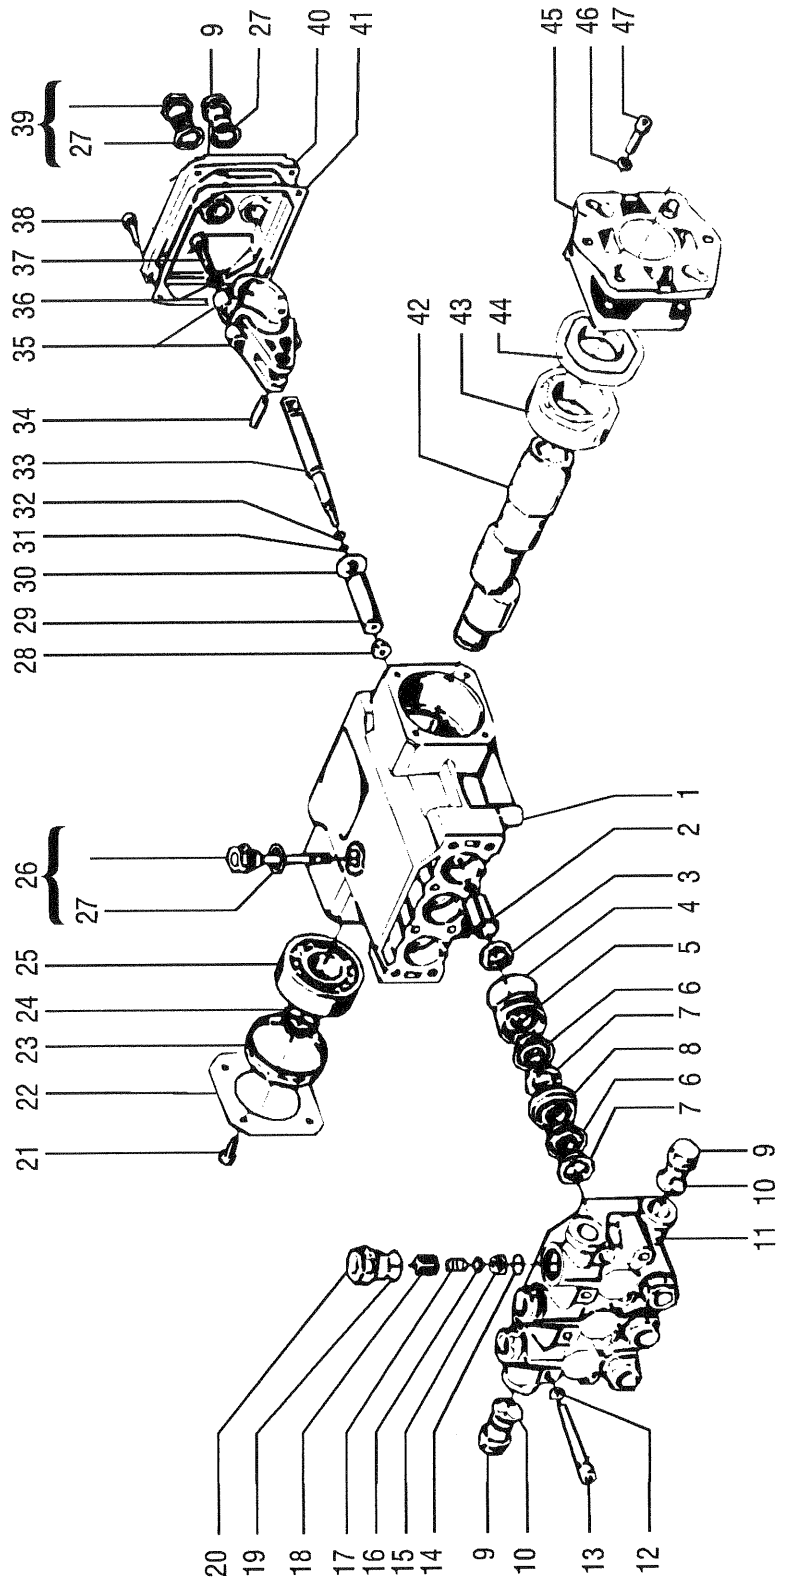

Ref No.	Part No.	Description	Qty.
11 ■		Flat Washer 5/16"	7
12 ■		Locknut 5/16"-18	7
13 ■		Locknut 1/4"-20	2
14 ▲		Voltage Regulator	1
15	753102	Engine Key	1
16	826176	Quick Disconnect	1
17	844806	Quick Disconnect Plug	1
※ Order amount needed in feet. ■ Standard hardware item available locally.			
Replacement Parts			
▲		Voltage Regulator Supplied With Engine	

Figure 15 - Coil Outlet Assembly

Ref. No.	Part No.	Description	Qty.
1	630719	Relief Valve Cartridge	1
2	644802	Elbow 3/8"	1
3	●	Screw 4mm x 6mm	1
4	780565	Copper Washer	2
5	915630	Plug 3/8"	2

Ref. No.	Part No.	Description	Qty.
6	799501	Nipple 1/4"x3/8" Hose	1
7	875555	Relief Valve Seat	1
8	783845	Relief Valve Manifold	1
9	698247	Hex Nipple 1/2"x2"	1
● Standard hardware item available locally.			

Figure 17 - Pump Assembly

Ref. No.	Part No.	Description	Qty.
1	● 921375	Unloader Valve	1
2	829663	Plug Manifold	1
3	600127	Pump Mounting Flange	1
4	707221	Hose 3/8"x24"	1
5	651485	Bolt Unloader Valve Mounting	2
6	936633	Flat Washer w/Seal	4
7	644751	Elbow 3/8"	1
8	801126	Garden Hose Connector	1
9	856035	Garden Hose Connector Gasket	1

Figure 18 - Pump Exploded View

Replacement Parts For Pump

Ref. No.	Part No.	Description	Qty.
1	630683	Crankcase	1
2	860361	Plunger Guide	3
3	■ ▼	Plunger Seal	3
4	■ ●	Pressure Ring O-Ring	3
5	■	Pressure Ring (15 mm)	3
6	■ ●	V-Sleeve (15 mm)	6
7	■ ●	Support Ring (15 mm)	6
8	■	Intermediate Ring (15 mm)	3
9	915630	Plug, 3/8"	3
10	780565	Copper Washer, 3/8"	2
11	783854	Manifold Housing	1
12	780560	Washer	8
13	875571	Manifold Stud Bolt	8
14	▲	Valve Seat O-Ring	6
15	▲	Valve Seat	6
16	▲	Valve Plate	6
17	▲	Valve Spring	6
18	▲	Valve Cage	6
19	▲	Manifold Plug O-Ring	6
20	823335	Manifold Plug	6
21	875572	Hex Screw	4
22	615488	Bearing Cover	1
23	615489	Bearing Protector	1
24	860141	Crankshaft Snap Ring	1
25	808895	Ball Bearing	1
26	814210	Oil Dipstick	1