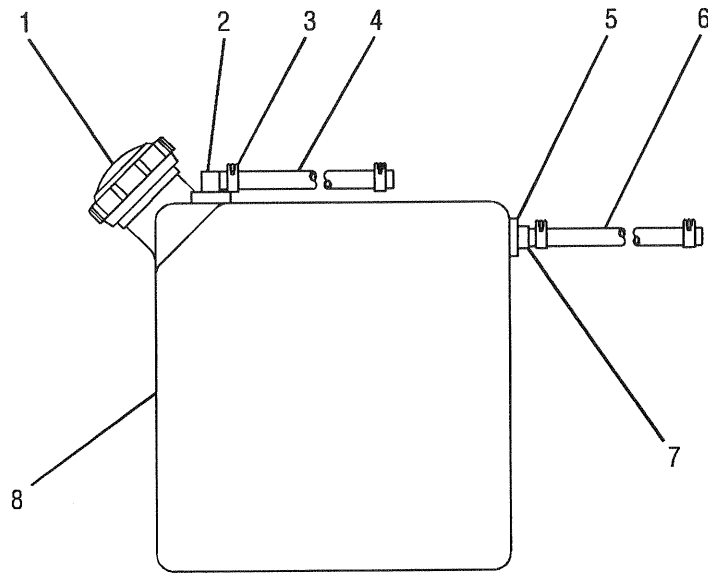

Figure 18 - Pump Exploded View

Replacement Parts For Pump

Ref. No.	Part No.	Description	Qty.
1	630683	Crankcase	1
2	860361	Plunger Guide	3
3	■ ▼	Plunger Seal	3
4	■ ●	Pressure Ring O-Ring	3
5	■	Pressure Ring (15 mm)	3
6	■ ●	V-Sleeve (15 mm)	6
7	■ ●	Support Ring (15 mm)	6
8	■	Intermediate Ring (15 mm)	3
9	915630	Plug, 3/8"	3
10	780565	Copper Washer, 3/8"	2
11	783854	Manifold Housing	1
12	780560	Washer	8
13	875571	Manifold Stud Bolt	8
14	▲	Valve Seat O-Ring	6
15	▲	Valve Seat	6
16	▲	Valve Plate	6
17	▲	Valve Spring	6
18	▲	Valve Cage	6
19	▲	Manifold Plug O-Ring	6
20	823335	Manifold Plug	6
21	875572	Hex Screw	4
22	615488	Bearing Cover	1
23	615489	Bearing Protector	1
24	860141	Crankshaft Snap Ring	1
25	808895	Ball Bearing	1
26	814210	Oil Dipstick	1

Ref. No.	Part No.	Description	Qty.
27	855893	Gasket, 3/8"	3
28	◆	Plunger Nut	3
29	◆	Ceramic Plunger Sleeve (15 mm)	3
30	◆	Copper Spacer	3
31	◆	Plunger Rod O-Ring	3
32	◆	Teflon Ring	3
33	829669	Plunger Rod	3
34	860142	Connecting Rod Pin	3
35	630688	Connecting Rod Assembly	3
36	780564	Spring Washer	6
37	878197	Allen Screw	6
38	735313	Crankcase Cover Allen Screw	5
39	858431	Sight Glass, 3/8"	1
40	827324	Crankcase Cover	1
41	855889	Crankcase Cover Gasket	1
42	630685	Crankshaft	1
43	617639	Ball Bearing	1
44	630684	Crankshaft Seal	1
45	600127	Mounting Flange	1
46	780561	Washer	4
47	876152	Mounting Flange Screw	4
Replacement Parts			
	● 753701	Seal Packing Kit (15 mm)	1
	■ 753037	Complete Seal Packing Kit (15 mm)	3
	▲ 753039	Complete Valve Assembly Kit	6
	▼ 877655	Plunger Seal Kit	1
	◆ 753040	Ceramic Sleeve Kit (15 mm)	3