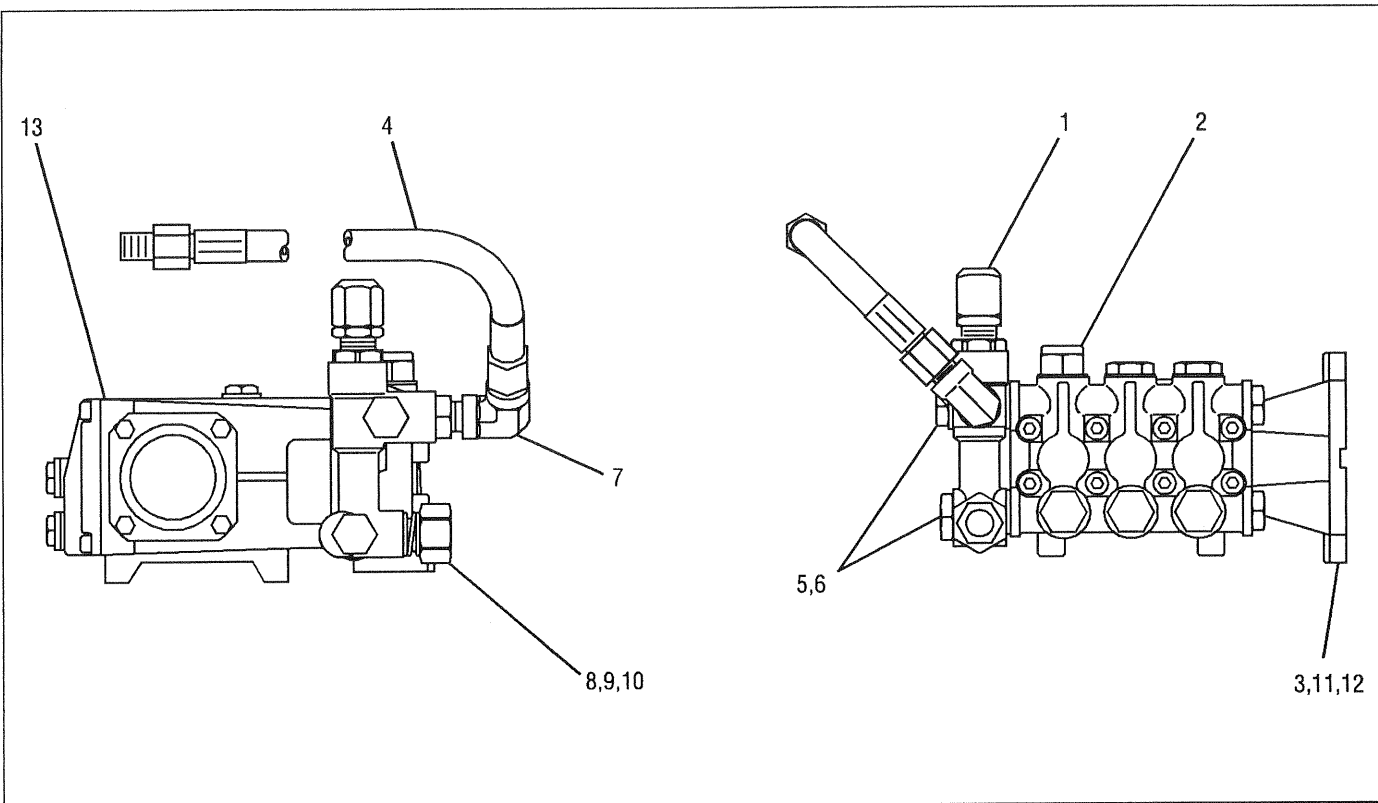

Ref No.	Part No.	Description	Qty.
11 ■		Flat Washer 5/16"	7
12 ■		Locknut 5/16"-18	7
13 ■		Locknut 1/4"-20	2
14 ▲		Voltage Regulator	1
15	753102	Engine Key	1
16	826176	Quick Disconnect	1
17	844806	Quick Disconnect Plug	1
※ Order amount needed in feet. ■ Standard hardware item available locally.			
Replacement Parts			
▲		Voltage Regulator Supplied With Engine	

Figure 16 - Coil Inlet Assembly

Ref. No.	Part No.	Description	Qty.
1	935159	Filter Screen	1
2	961534	Tubing 1/4"	※
3	823989	Hose Clamp	1
4	715744	Coil Drain Plug	1

Ref. No.	Part No.	Description	Qty.
5	873594	Detergent Injector	1
6	801102	Hex Nipple 3/8" x 1-1/2"	1
7	954812	Tee 3/8"	1
※ Order amount needed in feet.			

Figure 17 - Pump Assembly

Ref. No.	Part No.	Description	Qty.
1	● 921375	Unloader Valve	1
2	829663	Plug Manifold	1
3	600127	Pump Mounting Flange	1
4	707221	Hose 3/8"x24"	1
5	651485	Bolt Unloader Valve Mounting	2
6	936633	Flat Washer w/Seal	4
7	644751	Elbow 3/8"	1
8	801126	Garden Hose Connector	1
9	856035	Garden Hose Connector Gasket	1