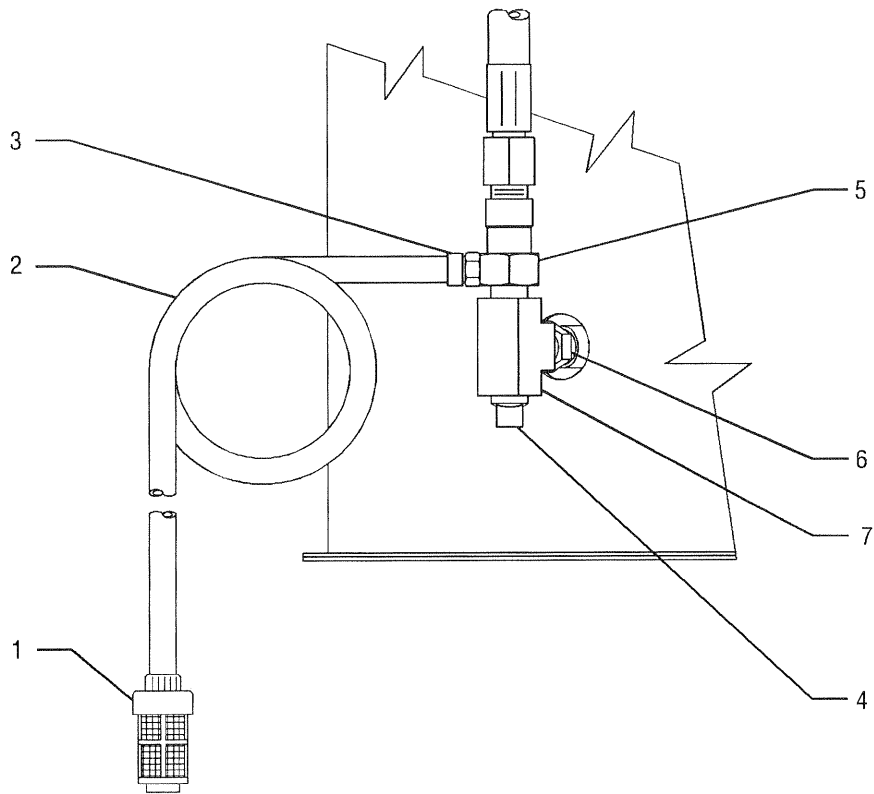

Figure 15 - Coil Outlet Assembly

Ref. No.	Part No.	Description	Qty.
1	630719	Relief Valve Cartridge	1
2	644802	Elbow 3/8"	1
3	●	Screw 4mm x 6mm	1
4	780565	Copper Washer	2
5	915630	Plug 3/8"	2

Ref. No.	Part No.	Description	Qty.
6	799501	Nipple 1/4"x3/8" Hose	1
7	875555	Relief Valve Seat	1
8	783845	Relief Valve Manifold	1
9	698247	Hex Nipple 1/2"x2"	1
● Standard hardware item available locally.			

Figure 16 - Coil Inlet Assembly

Ref. No.	Part No.	Description	Qty.
1	935159	Filter Screen	1
2	961534	Tubing 1/4"	※
3	823989	Hose Clamp	1
4	715744	Coil Drain Plug	1

Ref. No.	Part No.	Description	Qty.
5	873594	Detergent Injector	1
6	801102	Hex Nipple 3/8" x 1-1/2"	1
7	954812	Tee 3/8"	1
※ Order amount needed in feet.			