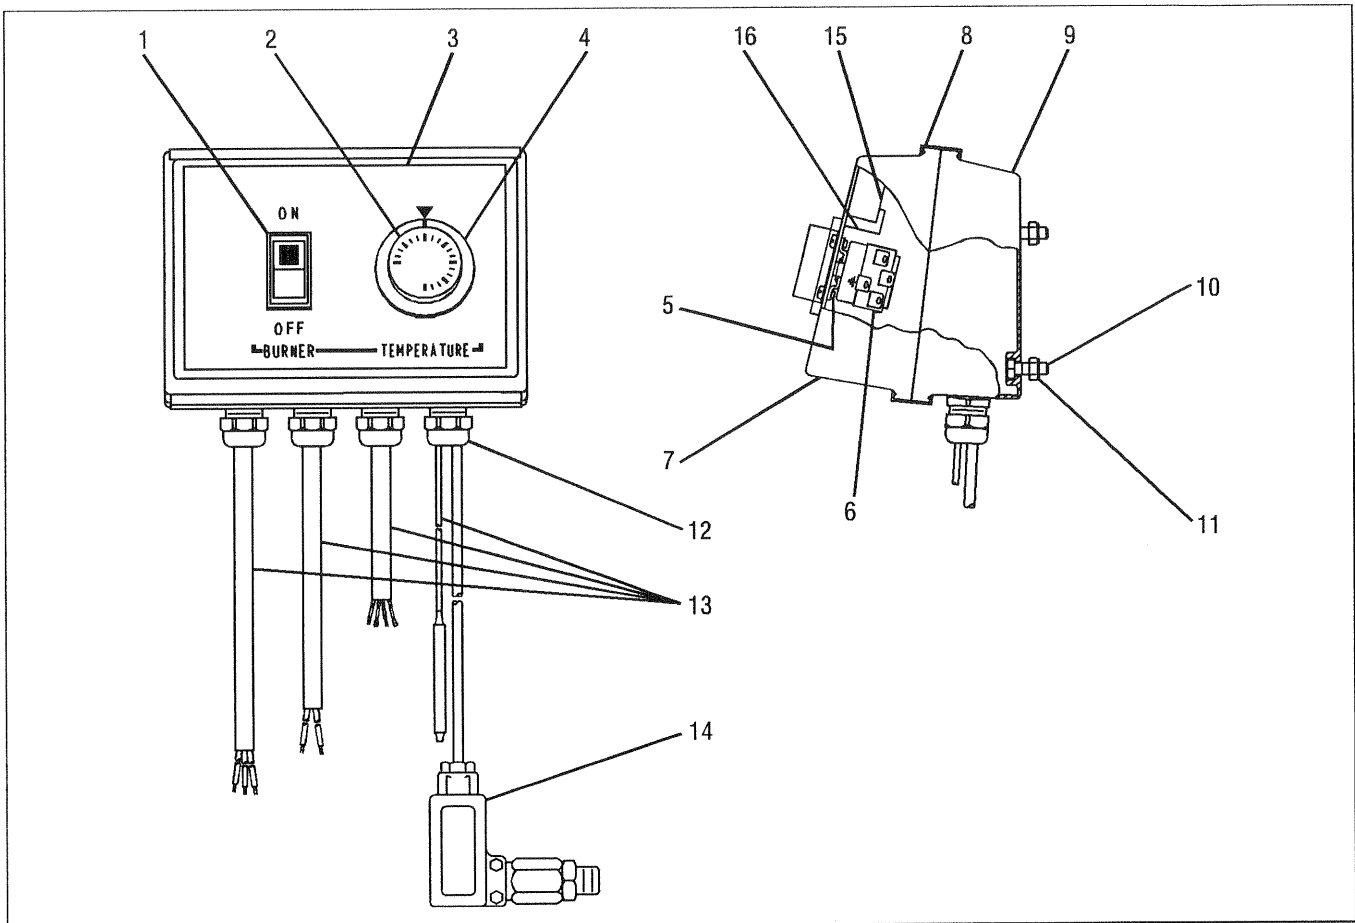

Ref No.	Part No.	Description	Qty.
11 ■		Flat Washer 5/16"	7
12 ■		Locknut 5/16"-18	7
13 ■		Locknut 1/4"-20	2
14 ▲		Voltage Regulator	1
15	753102	Engine Key	1
16	826176	Quick Disconnect	1
17	844806	Quick Disconnect Plug	1
※ Order amount needed in feet. ■ Standard hardware item available locally.			
Replacement Parts			
▲		Voltage Regulator Supplied With Engine	

Ref.No.	Part No.	Description	Qty.
7	890769	Tag Warning Unloader	1
8	859815	Grommet (Nozzle Holder)	3
9	691818	Grommet	1
10	240824	Coil	1
11	859806	Grommet	1

Figure 14 - Control Box Assembly

Ref. No.	Part No.	Description	Qty.
1	875465	Rocker Switch	1
2	835150	Thermostat Dial	1
3	645932	Decal Control Box	1
4	915390	Thermostat Mounting Plate	1
5	●	Screw 4mm x 6mm	2
6	955930	Thermostat	1
7	615413	Control Box Front	1
8	630649	Channel	2
9	615414	Control Box Back	1
10	●	Bolt 1/4" - 20 x 3/4"	4
11	●	Locknut 1/4" - 20	4
12	826184	Strain Relief	4