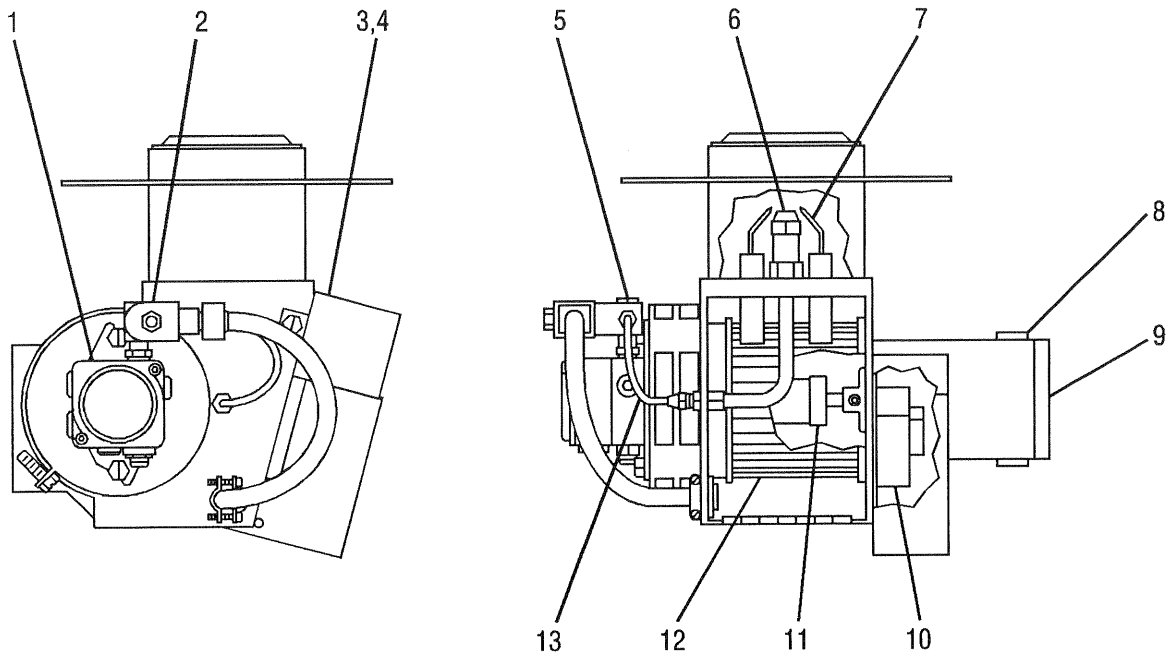

Ref. No.	Part No.	Description	Qty.
7	644750	Elbow 1/4"	1
8	826167	Strain Relief	1
9	703127	Strain Relief Nut	1
Replacement Parts			
	● 875490	Filter Element	1

Figure 23 - Burner Parts Breakdown

Ref. No.	Part No.	Description	Qty.
1	830057	Fuel Pump	1
2	944422	Solenoid Valve	1
3	890906	Ignitor	1
4	830062	Cad Cell	1
5	901230	Solenoid Metering Bolt	1
6	799180	Nozzle	1
7	661274	Electrode (Pair)	1