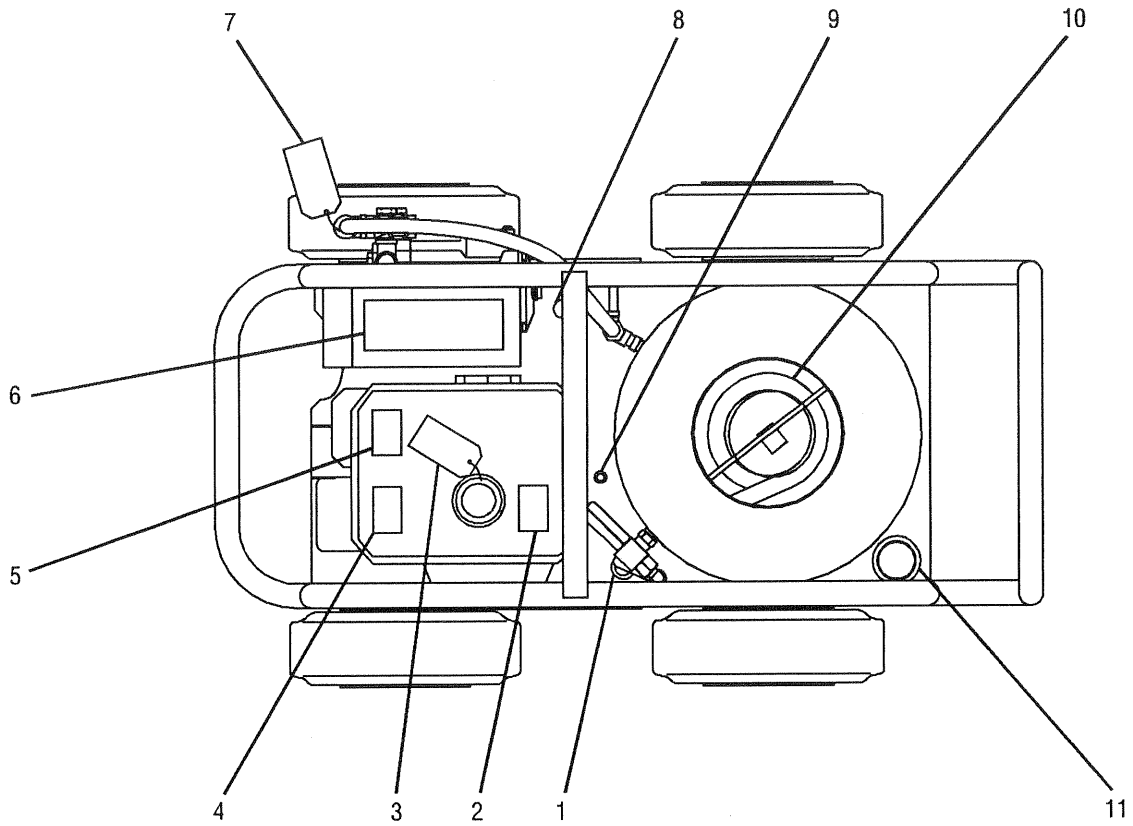

Ref No.	Part No.	Description	Qty.
11 ■		Flat Washer 5/16"	7
12 ■		Locknut 5/16"-18	7
13 ■		Locknut 1/4"-20	2
14 ▲		Voltage Regulator	1
15	753102	Engine Key	1
16	826176	Quick Disconnect	1
17	844806	Quick Disconnect Plug	1
※ Order amount needed in feet. ■ Standard hardware item available locally.			
Replacement Parts			
▲		Voltage Regulator Supplied With Engine	