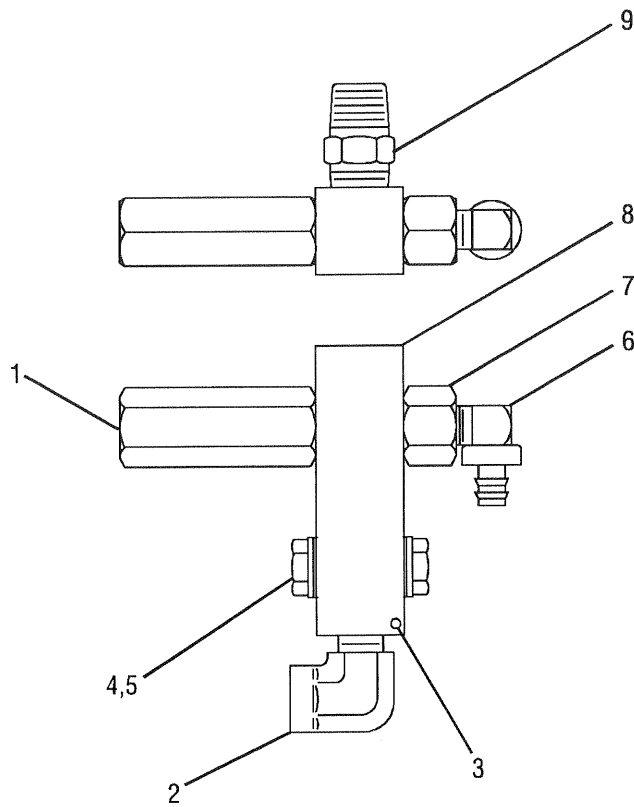

Ref No.	Part No.	Description	Qty.
11 ■		Flat Washer 5/16"	7
12 ■		Locknut 5/16"-18	7
13 ■		Locknut 1/4"-20	2
14 ▲		Voltage Regulator	1
15	753102	Engine Key	1
16	826176	Quick Disconnect	1
17	844806	Quick Disconnect Plug	1
※ Order amount needed in feet. ■ Standard hardware item available locally.			
Replacement Parts			
▲		Voltage Regulator Supplied With Engine	

Ref.No.	Part No.	Description	Qty.
7	890769	Tag Warning Unloader	1
8	859815	Grommet (Nozzle Holder)	3
9	691818	Grommet	1
10	240824	Coil	1
11	859806	Grommet	1

Figure 14 - Control Box Assembly

Ref. No.	Part No.	Description	Qty.
1	875465	Rocker Switch	1
2	835150	Thermostat Dial	1
3	645932	Decal Control Box	1
4	915390	Thermostat Mounting Plate	1
5	●	Screw 4mm x 6mm	2
6	955930	Thermostat	1
7	615413	Control Box Front	1
8	630649	Channel	2
9	615414	Control Box Back	1
10	●	Bolt 1/4" - 20 x 3/4"	4
11	●	Locknut 1/4" - 20	4
12	826184	Strain Relief	4

Ref. No.	Part No.	Description	Qty.
13	847750	Wire Cover	※
14	▲ 875651	Pressure Switch	1
15	860140	Isolation Relay	1
16	645990	Bridge Rectifier	1
17	676638	Fuse 30A (NOT SHOWN)	1
18	707146	Fuse Holder (NOT SHOWN)	1
● Standard hardware item available locally. ※ Order amount needed in feet.			
Replacement Parts			
▲	753134	O-Ring Kit	1
▲	875653	Switch	1

Figure 15 - Coil Outlet Assembly

Ref. No.	Part No.	Description	Qty.
1	630719	Relief Valve Cartridge	1
2	644802	Elbow 3/8"	1
3	●	Screw 4mm x 6mm	1
4	780565	Copper Washer	2
5	915630	Plug 3/8"	2

Ref. No.	Part No.	Description	Qty.
6	799501	Nipple 1/4"x3/8" Hose	1
7	875555	Relief Valve Seat	1
8	783845	Relief Valve Manifold	1
9	698247	Hex Nipple 1/2"x2"	1
● Standard hardware item available locally.			