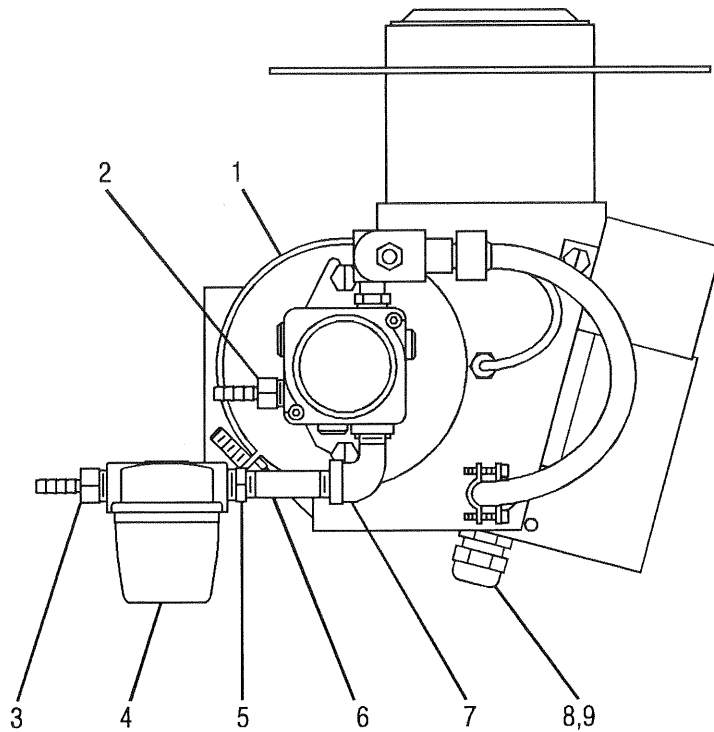

Ref. No.	Part No.	Description	Qty.
6	936627	Dual Lance Wand	1
7	826169	Quick Disconnect	1
8	915786	Quick Disconnect Plug	1
9	860447	Trigger Gun, Fig. 21	1

Figure 21 - Trigger Gun, Exploded View

Ref. No.	Part No.	Description	Qty.
1	817320	Valve Cap	1
2	●	Valve Cap O-Ring	1
3	●	Valve Seat Spring	1
4	●	Valve Spring	1
5	●	Ball	1
6	●	Valve Seat	1
7	●	Valve Seat O-Ring	1
8	812801	Valve Body	1
9	●	Plunger Guide Seat O-Ring	1
10	●	Plunger Guide Backring	2
11	●	Plunger Guide O-Ring	1
12	●	Plunger Guide	1
13	●	Plunger Rod	1

Ref. No.	Part No.	Description	Qty.
14	●	Plunger Seat	1
15	914141	Trigger Pin	1
16	860495	Left Gun Shell	1
17	735316	Phillips Screw	6
18	914142	Trigger Lock Pin	1
19	960271	Trigger	1
20	881941	Trigger Lock Lever	1
21	936460	Inlet Pipe Seat	2
22	914285	Inlet Pipe	1
23	851190	Inlet Fitting	1
24	860496	Right Gun Shell	1
Replacement Kits			
	● 877471	Trigger Gun Repair Kit	