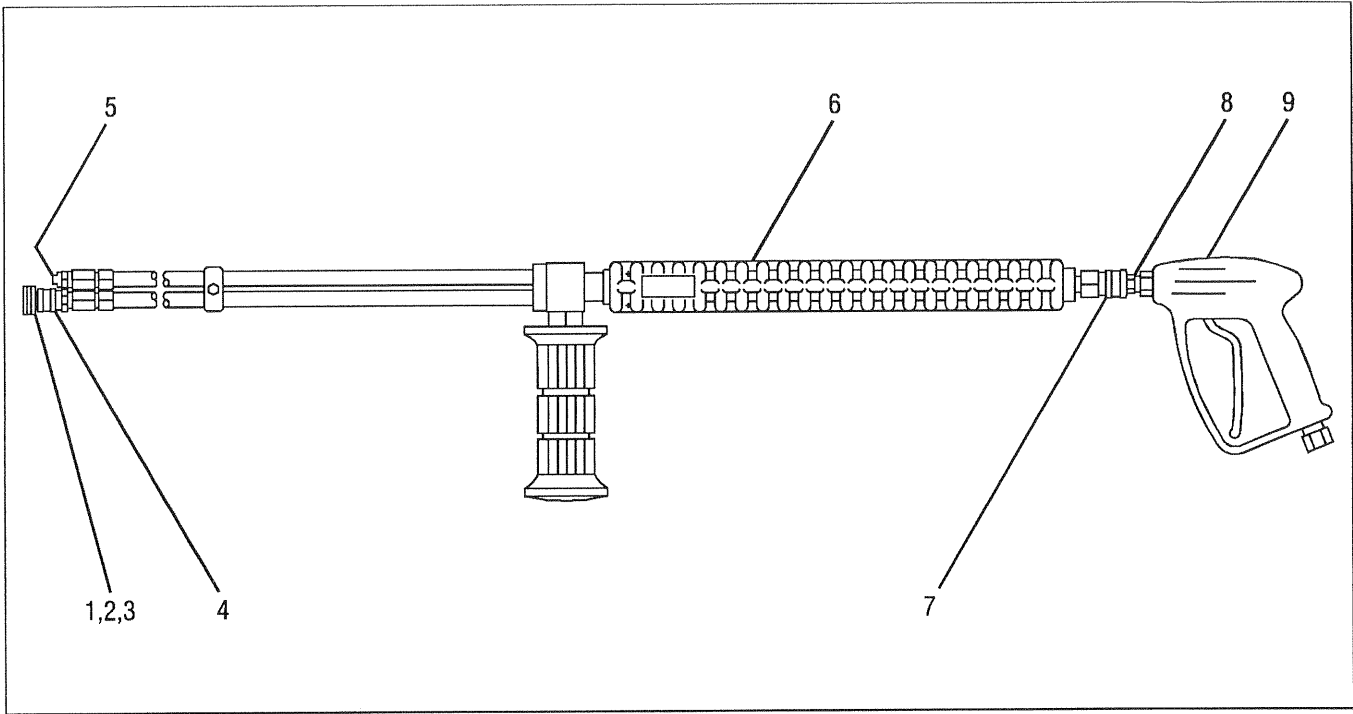

Figure 20 - Trigger Gun/Wand Assembly

Ref. No.	Part No.	Description	Qty.
1	799091	Pressure Nozzle Red	1
2	799092	Pressure Nozzle Yellow	1
3	799093	Pressure Nozzle White	1
4	826170	Quick Disconnect	1
5	900958	Detergent Nozzle	1

Ref. No.	Part No.	Description	Qty.
6	936627	Dual Lance Wand	1
7	826169	Quick Disconnect	1
8	915786	Quick Disconnect Plug	1
9	860447	Trigger Gun, Fig. 21	1